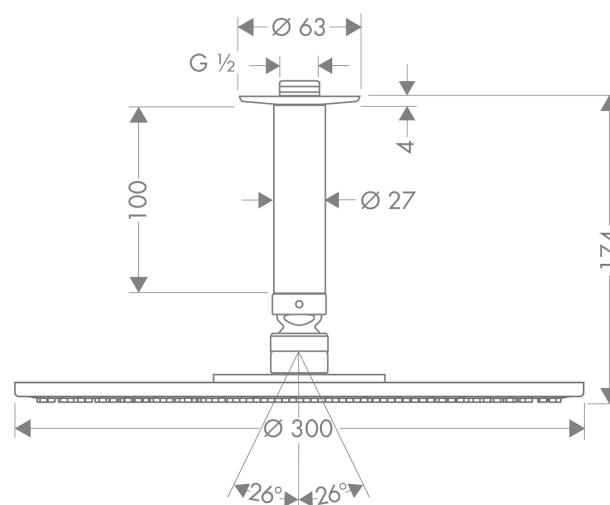

Raindance S

Overhead shower 300 1jet with ceiling connector

Surfaces: **Chrome** Article Number: **27494000**

Description

product features

- shower head size: 300 mm
- ball-joint: overhead shower angle adjustable
- spray type: RainAir
- flow rate RainAir spray (at 0.3 MPa): 20 l/min
- fully chrome-plated spray disc
- material spray disc: metal
- ceiling connection length: 100 mm
- installation: ceiling
- connection thread G 1/2
- connection dimension: DN15

Technology

Product image

Scale drawing

Flowchart

The consumption was measured in combination with the appropriate fittings (thermostat/mixer/in-wall valve) to reflect actual application in practice.