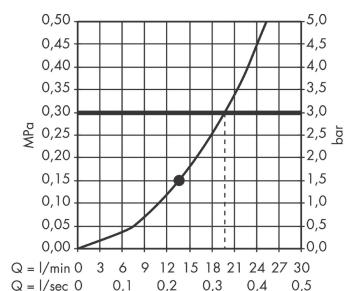

Raindance S

Overhead shower 300 1jet with ceiling connector

Surfaces: **Chrome** Article Number: **27494000**

Description

product features

- shower head size: 300 mm
- ball-joint: overhead shower angle adjustable
- spray type: RainAir
- flow rate RainAir spray (at 0.3 MPa): 20 l/min
- fully chrome-plated spray disc
- material spray disc: metal
- ceiling connection length: 100 mm
- installation: ceiling
- connection thread G 1/2
- connection dimension: DN15

Technology

Product image

Scale drawing

Flowchart

The consumption was measured in combination with the appropriate fittings (thermostat/mixer/in-wall valve) to reflect actual application in practice.